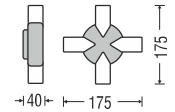

### ODL 474/4

Power By : EDISON

Model	Watt	Body Colour	IP Rating	Beam Angle	DLP
ODL474/4	4W	Black+Gold	65	25	1116

LED Colour : 3000K

Dimension (mm)