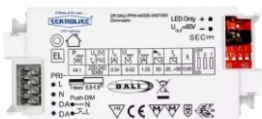

TN-REMOTE RF + RM3

Model	Body Colour	Group	Step	Tuning	Dimension (mm)	DLP
RM3	WB	4	WW-CW-NW-SLEEP	2700K to 6500K	130X48X20	750

TEKNOLITE TUNEABLE & DIMEABLE DRIVER + LED

WATTAGE	8W	12W	15W	20W	(AS PER ORDER)
ADD AMOUNT+(GST)	433	625	637	810	

TEKNOLITE TUNEABLE & DIMMABLE DRIVER (ONLY DRIVER)

WATTAGE	8W	12W	15W	20W	(AS PER ORDER)
DLP	674	900	1011	1123	

CCT 3 IN 1 SWITCH OPERATE (SWITCH & BLUETOOTH)

WATTAGE	8W	12W	20W	30W	(AS PER ORDER)
ADD AMOUNT+(GST)	97	129	216	315	

PHASE CUT DIMMER (AVAILABLE ON REQUEST)

WATTAGE	8W	12-15W	20-24W	30W	(AS PER ORDER)
ADD AMOUNT+(GST)	430	458	642	794	

DALI COMPATIBLE DIMMABLE DRIVER

WATTAGE	8W	12W	20W	30W	(AS PER ORDER)
ADD AMOUNT	ON ORDER - FULLHAM LTECH OSRAM				

DALI TUNABLE DIMMABLE DRIVER

WATTAGE	8W	12W	20W	30W	(AS PER ORDER)
ADD AMOUNT	ON ORDER - FULLHAM LTECH OSRAM				

TEKNOLITE DRIVER

WATTAGE	3-6W	8-12W	15-20W	24-30W	40-50W
DLP	130	220	324	362	674

DRIVER AVAILABLE ON ORDER: PHILIPS | FULHAM | OSRAM | COLOURS