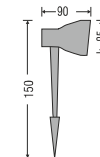

SK

Power By : TEEN

LED Colour : 3000K

Dimension (mm)

Model	Watt	Lumens	Body Colour	IP Rating	Beam Angle	MRP
SK712	12W	1440	BB	65	25-38	1320