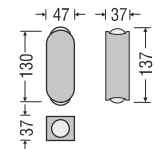

ODL

Power By : EDISON

LED Colour : 3000K

Dimension (mm)

Model	Watt	Body Colour	IP Rating	Beam Angle	DLP
ODL419	3W	GRAY	65	45	798
ODL419	6W	GRAY	65	45	1110