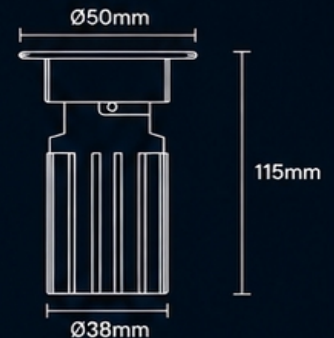

DIMENSIONS

ARCHITECTURAL GRADE FINISH

Designed to blend elegance with performance.

ENERGY EFFICIENT

Maximum light output with minimal energy use.

PERFECT FOR EVERY SPACE

Ideal for galleries, retail, hospitality, and modern interiors.

PREMIUM QUALITY

Meticulously crafted to deliver a superior lighting experience.

SHAPE LIGHT. ELEVATE SPACES.

Precision • Performance • Perfection