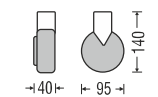

ODL

Power By : EDISON

Model	Watt	Body Colour	IP Rating	Beam Angle	DLP
ODL474/1	1W	Black+Gold	65	25	660

LED Colour : 3000K

Dimension (mm)