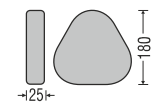

ODL

Power By : EDISON

Model	Watt	Body Colour	IP Rating	Beam Angle	DLP
ODL431	16W	GRAY	65	360	2065

LED Colour : 3000K

Dimension (mm)