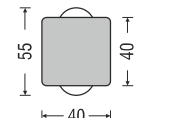

### ODL

Power By : EDISON

LED Colour : 3000K

Dimension (mm)

Model	Watt	Body Colour	IP Rating	Beam Angle	DLP
ODL464	3W	WB-GRAY	65	45	612