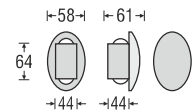

ODL

Power By : TEEN LED

Model	Watt	Body Colour	IP Rating	Beam Angle	DLP
ODL426-1	3W	GRAY	65	45	960

LED Colour : 3000K

Dimension (mm)