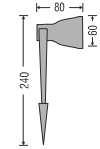

SK

Power By : TEEN

LED Colour : 3000K

Dimension (mm)

Model	Watt	Lumens	Body Colour	LED Colour	IP Rating	Beam Angle	DLP
SK11-6	6W	600	BB-GRAY	3000K	65	36	587
SK11 R/G/B	6W	600	BB-GRAY	RGBRGB	65	36	636
SK 11	8W	960	BB-GRAY	3000K	65	36	710

R | G | B