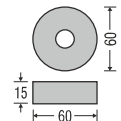

OCL

Power By : EDISON

LED Colour : 3000K

Model	Watt	Lumens	Body Colour	IP Rating	Beam Angle	DLP
OCL201	5W	500	WB-BB	65	100	436

Dimension (mm)