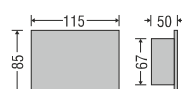

OFL

Power By : EDISON

LED Colour : 2700 to 6500K

Model	Watt	Body Colour	IP Rating	Beam Angle	DLP
OFL727	5W	GRAY	65	100	612

Dimension (mm)