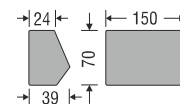

OFL

Power By : EDISON

LED Colour : 3000K

Model	Watt	Body Colour	IP Rating	Beam Angle	DLP
OFL702	8W	GRAY	65	100	748

Dimension (mm)