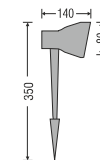

SK

Power By : TEEN

LED Colour : 3000K

Dimension (mm)

Model	Watt	Lumens	Body Colour	LED Colour	IP Rating	Beam Angle	DLP
SK8	8W	960	BB	3000K	65	48	1197
SK8-12	12W	1440	BB	3000K	65	48	1320
SK8-20	20W	1800	BB	3000K	65	48	1616