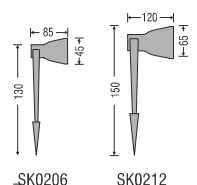

SK

Power By : TEEN

LED Colour : 3000K

Dimension (mm)