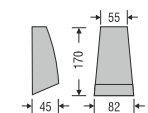

ODL

Power By : TEEN

LED Colour : 3000K

Dimension (mm)

Model	Watt	Body Colour	IP Rating	Beam Angle	DLP
ODL415	7W	GRAY	65	90	1137