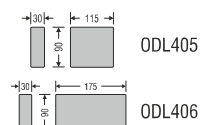

ODL

Power By : EDISON LED

Model	Watt	Body Colour	IP Rating	Beam Angle	DLP
ODL405	10W	GRAY	65	120	1080
ODL406	16W	GRAY	65	120	1200

LED Colour : 3000K

Dimension (mm)