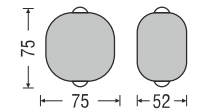

### ODLS 445 PLASTIC

Power By : EDISON

LED Colour : 3000K

Dimension (mm)

Model	Watt	Body Colour	IP Rating	Beam Angle	DLP
ODL445 - P	4W	WB-GRAY	65	45	450