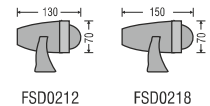

FSD - SQ

Power By : TEEN

Model	Watt	Lumens	Body Colour	IP Rating	Beam Angle	Dimension	DLP
FSD024	24W	2880	GRAY	65	5/10	100x165x85	6418
FSD024 HOOD	24W	2880	GRAY	65	5/10	100x165x85	6545