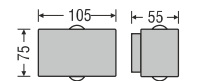

ODL

Power By : TEEN

LED Colour : 3000K

Dimension (mm)

Model	Watt	Body Colour	IP Rating	Beam Angle	DLP
ODL466	6W	GRAY	65	45	984