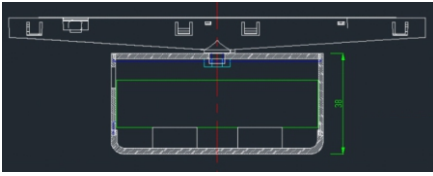

11mm Magnetic Track lights

Micro 150W driver

PRODUCT SIZE (MM) : 82*32
PRICE - 5040