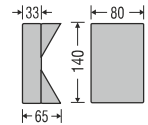

ODL

Power By : TEEN

LED Colour : 3000K

Dimension (mm)

Model	Watt	Body Colour	IP Rating	Beam Angle	DLP
ODL103S	2x3W	GRAY	65	80	838
ODL103	2x6W	GRAY	65	80	958