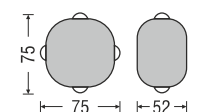

### ODL

Power By : EDISON

LED Colour : 3000K

Dimension (mm)

Model	Watt	Body Colour	IP Rating	Beam Angle	DLP
ODL445	5W	WB-GRAY	65	45	848
ODL445	12W	WB-GRAY	65	45	1248
(2 LEG) ODL 445 S	3W	WB-GRAY	65	45	792