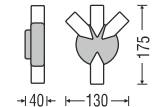

ODL

Power By : EDISON

Model	Watt	Body Colour	IP Rating	Beam Angle	DLP
ODL474/Y	4W	Black+Gold	65	25	1116

LED Colour : 3000K

Dimension (mm)