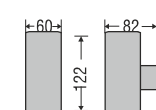

ODL

Power By : TEEN

LED Colour : 3000K

Dimension (mm)

Model	Watt	Body Colour	IP Rating	Beam Angle	DLP
ODL453	10W	BLACK	65	60	1176