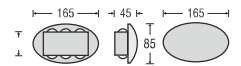

ODL

Power By : EDISON LED

Model	Watt	Body Colour	IP Rating	Beam Angle	DLP
ODL426-3	7W	GRAY	65	45	1140

LED Colour : 3000K

Dimension (mm)