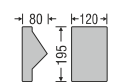

OFL

Power By : EDISON

LED Colour : 3000K

Model	Watt	Lumens	Body Colour	IP Rating	Beam Angle	DLP
OFL105-9	9W	900	GRAY	65	100	1056

Dimension (mm)