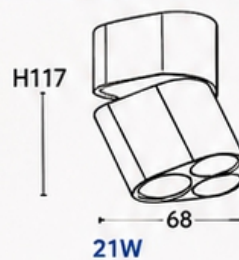

SOFT LIGHTING. STRONG PERFORMANCE. SMART CHOICE.

ANTI GLARE

Comfortable
Lighting

**RECESSED
MOUNTED**

Seamless &
Stylish Look

**ENERGY
EFFICIENT**

Save More
Energy

**DURABLE &
RELIABLE**

Built
To Last

**SMART
DESIGN**

Modern | Minimal
Functional

**PERFECT FOR
EVERY SPACE**

Home | Office
Retail | Hospitality

High
Performance LED

Elegant &
Minimal Design

Easy
Installation

Long
Life

Low
Maintenance