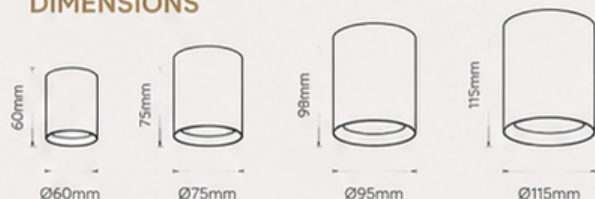

DIMENSIONS

MODERN DESIGN
Seamless integration
with any interior

SOFT & FOCUSED LIGHT
Comfortable ambiance
with reduced glare

DURABLE BUILD
High-quality aluminium
for long-lasting use

IDEAL FOR
Homes, Hotels, Offices,
Retail & Hospitality