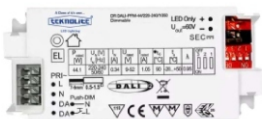

TN-REMOTE RF + RM3

Model	Body Colour	Group	Step	Tuning	Dimension (mm)	DLP
RM3	WB	4	WW-CW-NW-SLEEP	2700K to 6500K	130X48X20	750

TEKNOLITE TUNEABLE & DIMEABLE DRIVER + LED

WATTAGE	8W	12W	15W	20W	(AS PER ORDER)
ADD AMOUNT+(GST)	433	625	637	810	

TEKNOLITE TUNEABLE & DIMMABLE DRIVER (ONLY DRIVER)

WATTAGE	8W	12W	15W	20W	(AS PER ORDER)
DLP	674	900	1011	1123	

CCT 3 IN 1 SWITCH OPERATE (SWITCH & BLUETOOTH)

WATTAGE	8W	12W	20W	30W	(AS PER ORDER)
ADD AMOUNT+(GST)	97	129	216	315	

PHASE CUT DIMMER (AVAILABLE ON REQUEST)

WATTAGE	8W	12-15W	20-24W	30W	(AS PER ORDER)
ADD AMOUNT+(GST)	430	458	642	794	

DALI COMPATIBLE DIMMABLE DRIVER

WATTAGE	8W	12W	20W	30W	(AS PER ORDER)
ADD AMOUNT	ON ORDER - FULLHAM LTECH OSRAM				

DALI TUNABLE DIMMABLE DRIVER

WATTAGE	8W	12W	20W	30W	(AS PER ORDER)
ADD AMOUNT	ON ORDER - FULLHAM LTECH OSRAM				

TEKNOLITE DRIVER

WATTAGE	3-6W	8-12W	15-20W	24-30W	40-50W
DLP	130	220	324	362	674

DRIVER AVAILABLE ON ORDER: PHILIPS | FULHAM | OSRAM | COLOURS