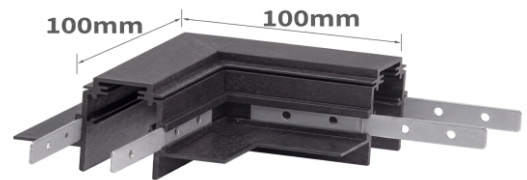

MG-JOINTER-02

REGULAR SURFACE
HORIZONTAL CORNER
DLP - 650