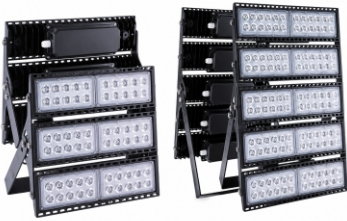

STDM

Power By : OSRAM LED

Model	Watt	Lumens	Body Colour	IP Rating	Beam Angle	Dimension (mm)	DLP
STDM-100	100W	13000	GRAY	65	120	390X95X100	-
STDM-200	200W	26000	GRAY	65	120	390X200X100	-
STDM-500	500W	65000	GRAY	65	120	390X510X100	-
STDM-1000	1000W	130000	GRAY	65	120	780X510X100	-