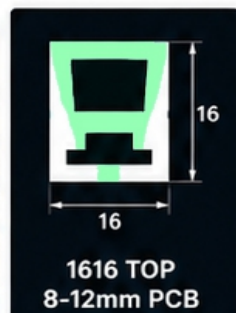

PRODUCT CODE

1616 BLFL

FRONT LIGHT

FLEX SIZE:
16 x 16mm

STRIP SIZE:
PCB 8-12mm

ACCESSORIES

CLIP & COVER

ENDCAP:
With Hole / Plain

CLIP:
Set / String