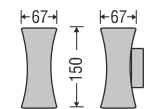

ODL

Power By : EDISON

LED Colour : 3000K

Model	Watt	Body Colour	IP Rating	Beam Angle	DLP
ODL454	10W	GRAY	65	110	1123