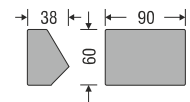

OFL

Power By : EDISON

LED Colour : 3000K

Model	Watt	Body Colour	IP Rating	Beam Angle	DLP
OFL103	5W	GRAY	65	100	510

Dimension (mm)