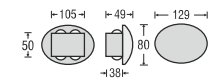

ODL

Power By : EDISON LED

Model	Watt	Body Colour	IP Rating	Beam Angle	DLP
ODL426-2	5W	GRAY	65	45	1020

LED Colour : 3000K

Dimension (mm)