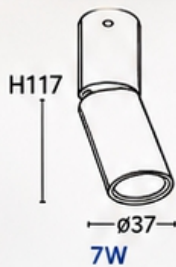

SOFT LIGHTING. STRONG PERFORMANCE. SMART CHOICE.

ANTI GLARE

Comfortable
Lighting

**RECESSED
MOUNTED**

Seamless &
Stylish Look

**ENERGY
EFFICIENT**

Save More
Energy

**DURABLE &
RELIABLE**

Built
To Last

**SMART
DESIGN**

Modern | Minimal
Functional

**PERFECT FOR
EVERY SPACE**

Home | Office
Retail | Hospitality

High
Performance LED

Elegant &
Minimal Design

Easy
Installation

Long
Life

Low
Maintenance