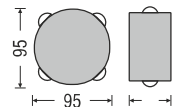

ODL

Power By : EDISON LED

Model	Watt	Body Colour	IP Rating	Beam Angle	DLP
ODL475	5W	GRAY	65	45	948

LED Colour : 3000K

Dimension (mm)