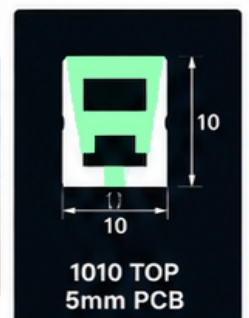

 FLEX SIZE:  
Diameter 22mm

 STRIP SIZE:  
PCB 5mm

PRODUCT CODE

**1010 BLFL**

FRONT LIGHT

 FLEX SIZE:  
10 x 10mm

 STRIP SIZE:  
PCB 5mm

PRODUCT CODE