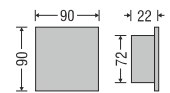

OFL

Power By : EDISON

LED Colour : 3000K

Model	Watt	Body Colour	IP Rating	Beam Angle	DLP
OFL730	5W	WB-GRAY	65	100	516

Dimension (mm)