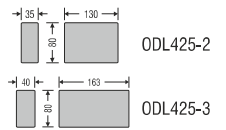

ODL

Power By : EDISON LED

Model	Watt	Body Colour	IP Rating	Beam Angle	DLP
ODL425-2	5W	GRAY	65	45	882
ODL425-3	7W	GRAY	65	45	1002

LED Colour : 3000K

Dimension (mm)