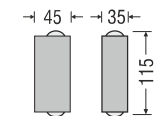

ODL

Power By : EDISON

LED Colour : 3000K

Dimension (mm)

Model	Watt	Body Colour	IP Rating	Beam Angle	DLP
ODL416	3W	GRAY	65	45	726