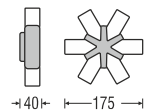

ODL 474/6

Power By : EDISON

Model	Watt	Body Colour	IP Rating	Beam Angle	DLP
ODL474/6	6W	Black+Gold	65	25	1421

LED Colour : 3000K

Dimension (mm)