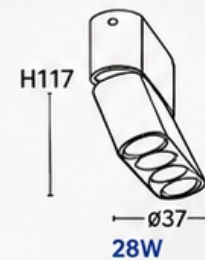

SOFT LIGHTING. STRONG PERFORMANCE. SMART CHOICE.

ANTI GLARE

Comfortable
Lighting

**RECESSED
MOUNTED**

Seamless &
Stylish Look

**ENERGY
EFFICIENT**

Save More
Energy

**DURABLE &
RELIABLE**

Built
To Last

**SMART
DESIGN**

Modern | Minimal
Functional

**PERFECT FOR
EVERY SPACE**

Home | Office
Retail | Hospitality

High
Performance LED

Elegant &
Minimal Design

Easy
Installation

Long
Life

Low
Maintenance