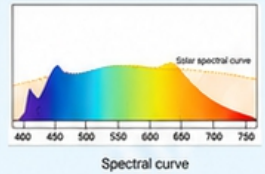

POLARIZED LENS

Polarized lenses can effectively filter out stray light, reduce glare, improve visual comfort, optimize light distribution, and make lighting more efficient and natural.