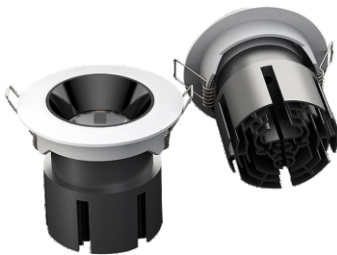

TZF

Power By : **Bridgelux LED**

Model	Watt	Lumens	Body Colour	Beam Angle	Dimension (mm)	Cutout	DLP
TZF8	8W	1040	WB-NB	36	Ø60X60	Ø60	1602
TZF 12	12W	1560	WB-NB	36	Ø86X75	Ø75	1972
TZF 20	20W	2600	WB-NB	36	Ø100X90	Ø90	2671