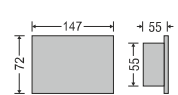

OFL

Power By : EDISON

LED Colour : 2700 to 6500K

Model	Watt	Body Colour	IP Rating	Beam Angle	DLP
OFL101	4W	GRAY	65	100	762

Dimension (mm)