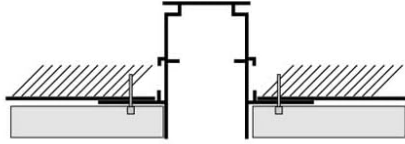

25MM MAGNETIC TRACK RAIL

25MM RECESSED MAGNETIC TRACK RAIL

Information

CRI: 90
Material: Aluminum
LED Type: SMD2835
Protection Class: IP20
CCT: 3000-6000K

COLOR

LED DC 40V IP20

PRODUCT SIZE (MM)	DESCRIPTION	PRICE
MG-TRACK-01-1M	POP CONSEAL-1 MTR	1320
MG-TRACK-01-2M	POP CONSEAL-2 MTR	2420
MG-TRACK-01-3M	POP CONSEAL-3 MTR	3465