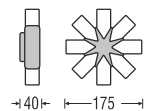

ODL 474/8

Power By : EDISON

Model	Watt	Body Colour	IP Rating	Beam Angle	DLP
ODL474/8	8W	Black+Gold	65	25	1650

LED Colour : 3000K

Dimension (mm)

ODL 445/ LENS

Power By : TEEN

Model	Watt	Body	IP Rating	Beam Angle	DLP
ODL445/L	5W	Black/ Grey	65	25	990