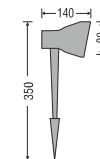

SK

Dimension (mm)

Model	Holder	Body Colour	IP Rating	DLP
SK08/BH	GU10	BB	65	756