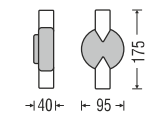

ODL

Power By : EDISON

Model	Watt	Body Colour	IP Rating	Beam Angle	DLP
ODL474/2	2W	Black+Gold	65	25	811

LED Colour : 3000K

Dimension (mm)