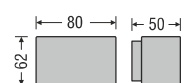

ODLS

Power By : TEEN

LED Colour : 3000K

Dimension (mm)