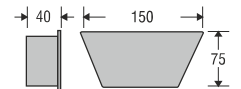

ODL

Power By : EDISON LED

Model	Watt	Body Colour	IP Rating	Beam Angle	DLP
ODL423	4W	GRAY	65	45	996

LED Colour : 3000K

Dimension (mm)