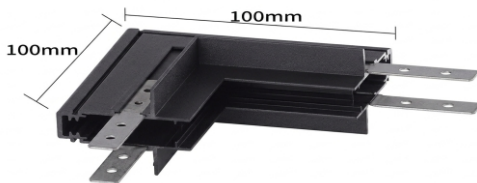

MG-JOINTER-03

REGULAR SURFACE
VERTICAL CORNER
DLP - 650