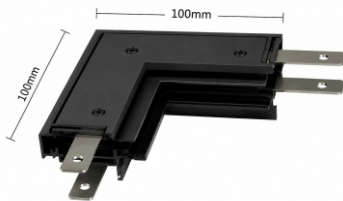

# 25MM MAGNETIC TRACK RAIL

**MG-JOINTER-01**

POP CONCEAL VERTICAL CORNER  
DLP - 650

**MG-JOINTER-01**

POP CONCEAL HORIZONTAL CORNER  
DLP - 650

**MG-JOINTER-02**

REGULAR SURFACE  
VERTICAL CORNER  
DLP - 650