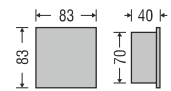

OFL

Power By : EDISON

LED Colour : 3000K

Model	Watt	Body Colour	IP Rating	Beam Angle	DLP
OFL723	3W	WB-GRAY	65	90	648

Dimension (mm)