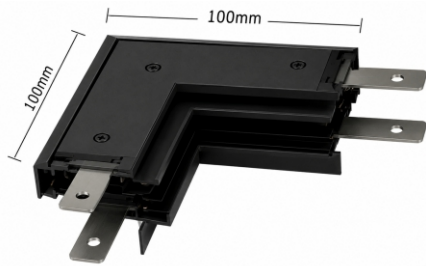

25MM MAGNETIC TRACK RAIL

MG-JOINTER-01

POP CONCEAL VERTICAL CORNER
DLP - 650

MG-JOINTER-01