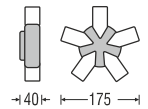

ODL 474/5

Power By : EDISON

Model	Watt	Body Colour	IP Rating	Beam Angle	DLP
ODL474/5	5W	Black+Gold	65	25	1295

LED Colour : 3000K

Dimension (mm)