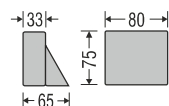

ODL

Power By : TEEN

LED Colour : 3000K

Dimension (mm)

Model	Watt	Body Colour	IP Rating	Beam Angle	DLP
ODL104S	3W	GRAY	65	80	696
ODL104	6W	GRAY	65	80	768