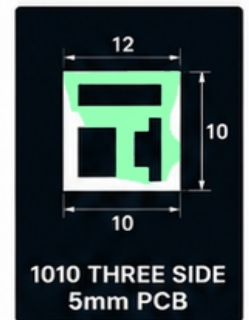

3 SIDE LIGHT

 FLEX SIZE:  
10 x 10mm

 STRIP SIZE:  
PCB 5mm

PRODUCT CODE

**1616 3SL**

3 SIDE LIGHT

 FLEX SIZE:  
16 x 16mm

 STRIP SIZE:  
PCB 8-10 mm