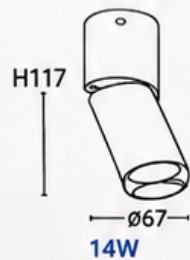

SOFT LIGHTING. STRONG PERFORMANCE. SMART CHOICE.

ANTI GLARE

Comfortable
Lighting

**RECESSED
MOUNTED**

Seamless &
Stylish Look

**ENERGY
EFFICIENT**

Save More
Energy

**DURABLE &
RELIABLE**

Built
To Last

**SMART
DESIGN**

Modern | Minimal
Functional

**PERFECT FOR
EVERY SPACE**

Home | Office
Retail | Hospitality

High
Performance LED

Elegant &
Minimal Design

Easy
Installation

Long
Life

Low
Maintenance