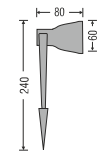

SK

Power By : TEEN

LED Colour : 3000K

Dimension (mm)

Model	Watt	Lumens	Body Colour	LED Colour	IP Rating	Beam Angle	DLP
SK16	6W	600	BB	3000K	65	48	698
SK16-8	8W	960	BB	3000K	65	48	860