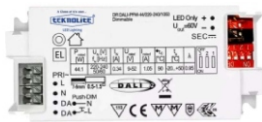

## DISCOVER THE PERFECT LIGHT TEMPERATURE WITH TEKNOLITE

On order flicker-free driver available

TEKNOLITE | PHILIPS | OSRAM | FULHANI | LTE | LTECH | LiFUD

230V AC

High CRI

Dimmable

USE APP, REMOTE & SWITCH