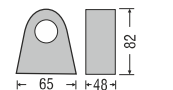

### ODL

Power By : EDISON

LED Colour : 3000K

Dimension (mm)

Model	Watt	Body Colour	IP Rating	Beam Angle	DLP
ODL467	4W	GRAY	65	55	960
ODL467	6W	GRAY	65	55	1080