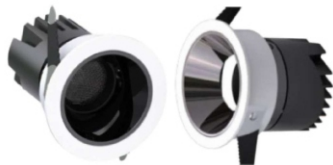

VLP

Power By : **TEEN** LED

MODEL	WATT	LUMENS	BODY COLOUR	BEAM ANGLE	DIMENSION (MM)	CUTOUT	DLP
VLP 8	8W	1040	WB-NB-BB	45	Ø86X75	Ø50	661
VLP 12	12W	1560	WB-NB-BB	45	Ø102X80	Ø70	771