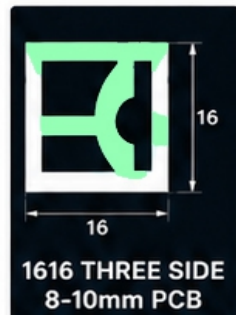

PRODUCT CODE

1616 3SL

3 SIDE LIGHT

FLEX SIZE:
16 x 16mm

STRIP SIZE:
PCB 8-10 mm

PRODUCT CODE

1513 3SL

3 SIDE 270°

FLEX SIZE:
15 x 13mm

STRIP SIZE:
PCB 8-10mm