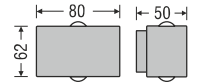

ODL

Power By : TEEN

LED Colour : 3000K

Dimension (mm)

Model	Watt	Body Colour	IP Rating	Beam Angle	DLP
ODL438	8W	WB-GRAY	65	45	876