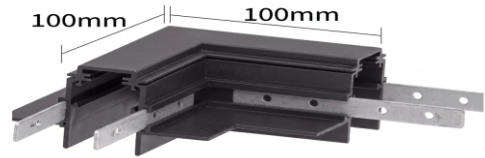

POP CONCEAL HORIZONTAL CORNER
DLP - 650