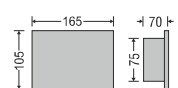

OFL

Power By : EDISON

LED Colour : 2700 to 6500K

Model	Watt	Body Colour	IP Rating	Beam Angle	DLP
OFL102	6W	GRAY	65	100	1008

Dimension (mm)