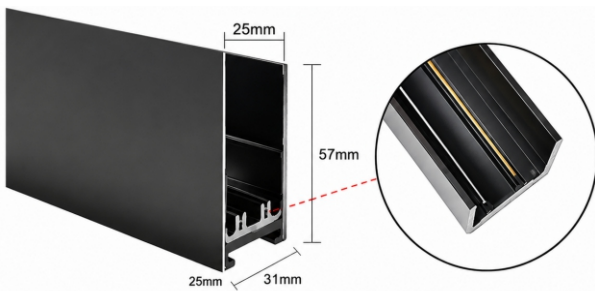

25MM SURFACE MOUNTED /

PENDANT MOUNTED MAGNETIC TRACK RAIL

Surface Mounted/ Pendant Mounted

Information

CRI: 90
Material: Aluminum
LED Type: SMD2835
Protection Class: IP20
CCT: 3000-6000K

COLOR

LED DC 40V IP20

PRODUCT SIZE (MM)	DESCRIPTION	PRICE
MG-TRACK-01-1M	POP CONSEAL-1 MTR	1320
MG-TRACK-01-2M	POP CONSEAL-2 MTR	2420
MG-TRACK-01-3M	POP CONSEAL-3 MTR	3465