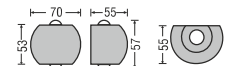

### ODL

Power By : EDISON

LED Colour : 3000K

Dimension (mm)

Model	Watt	Body Colour	IP Rating	Beam Angle	DLP
ODL456	3W	WB-GRAY	65	45	698