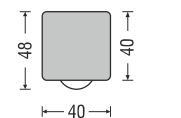

ODLS

Power By : EDISON

LED Colour : 3000K

Dimension (mm)

Model	Watt	Body Colour	IP Rating	Beam Angle	DLP
ODL464S (One leg)	1W	WB-GRAY	65	45	561