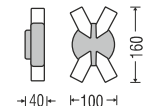

ODL

Power By : EDISON

Model	Watt	Body Colour	IP Rating	Beam Angle	DLP
ODL474/X	4W	Black+Gold	65	25	1116

LED Colour : 3000K

Dimension (mm)